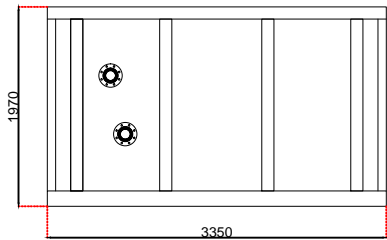

4" Ansi flanged connections

4" Ansi flanged connections

Regal Tanks
56m3 open top
Revision - 1
12-02-19

Drawing by: Wayne Hall

www.REGALTANKS.co.uk

Industrial Storage Tanks