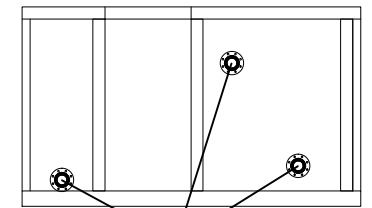

4" Ansi flanged connections

4" Ansi flanged connections

Regal Tanks
56m3 open top
Revision - 1
12-02-19

Drawing by: Wayne Hall

www.REGALTANKS.co.uk

Industrial Storage Tanks