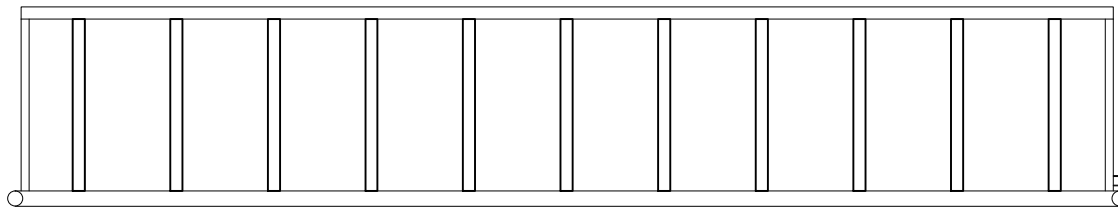

4" Ansi flanged connections

4" Ansi flanged connections

Regal Tanks
56m3 open top
Revision - 1
12-02-19

Drawing by: Wayne Hall

www.REGALTANKS.co.uk

Industrial Storage Tanks