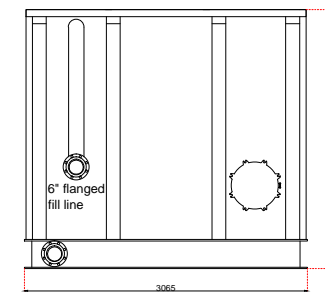

6" flanged outlet 450mm quick release manway

600mm quick release manway

6" flanged outlet 450mm quick release manway

Regal Tanks
80m3 open top tank
Revision - 1
10-05-2018

Drawing by: Wayne Hart

www.REGALTANKS.co.uk