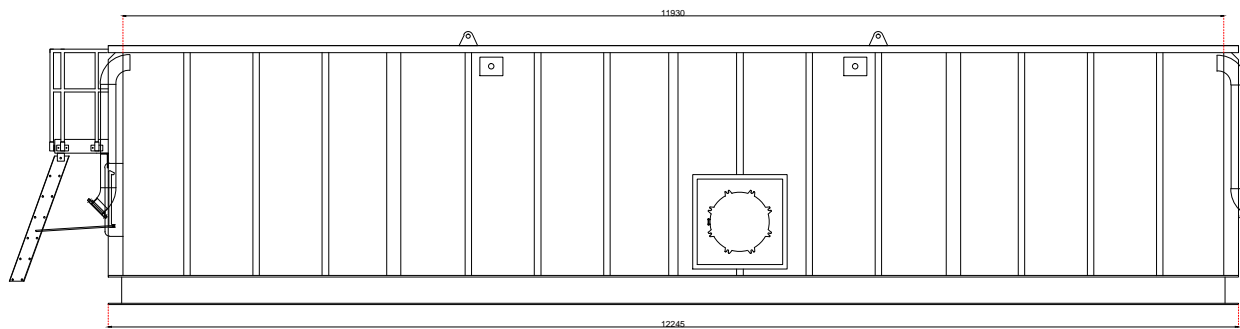

6" flanged outlet 450mm quick release manway

600mm quick release manway

6" flanged outlet 450mm quick release manway

Regal Tanks
80m3 open top tank
Revision - 1
10-05-2018

Drawing by: Wayne Hart

www.REGALTANKS.co.uk

Industrial Storage Tanks