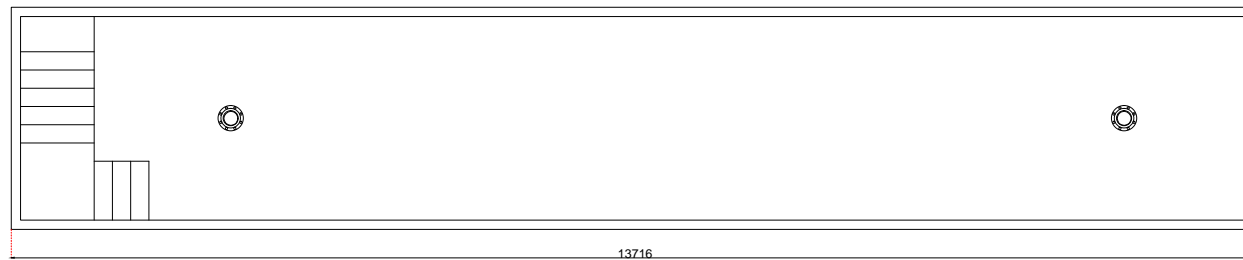

Side View

Top View

Regal Tanks  
 75m3 Rectangular tank  
 Revision - 0  
 08-12-2015

Drawing by: Wayne Hart