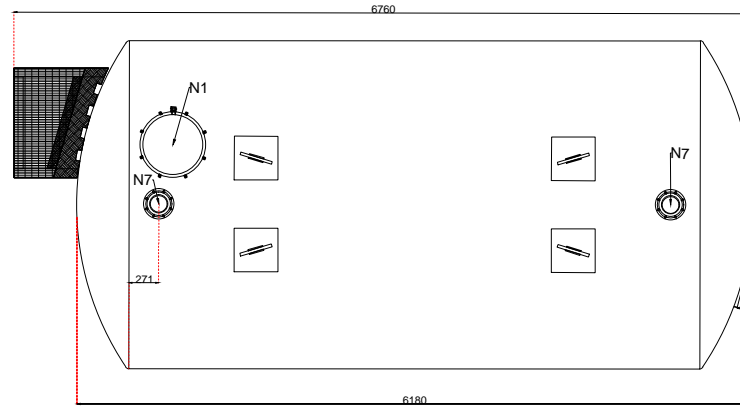

- N1 - 600mm quick release manway
- N2 - 600mm quick release manway
- N3 - 4" ASA150 flanged nozzle
- N4 - 4" ASA150 flanged nozzle
- N5 - 4" ASA150 flanged nozzle
- N6 - 6" ASA150 flanged nozzle
- N7 - 6" ASA150 machined vent flange x 2
- N8 - 1"bsp threaded socket x 2
- N9 - 4" ASA 150 flanged nozzle x 2

Drawing By: Wayne Hart

Regal Tanks
 40m3 tank with platform
 Revision - 3
 26-02-2016

www.REGALTANKS.co.uk