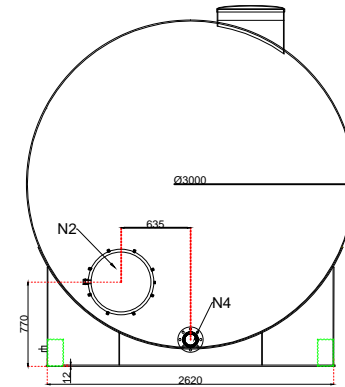

- N1 - 600mm quick release manway
- N2 - 600mm quick release manway
- N3 - 4" ASA150 flanged nozzle
- N4 - 4" ASA150 flanged nozzle
- N5 - 4" ASA150 flanged nozzle
- N6 - 6" ASA150 flanged nozzle
- N7 - 6" ASA150 machined vent flange x 2
- N8 - 1"bsp threaded socket x 2
- N9 - 4" ASA 150 flanged nozzle x 2

Drawing By: Wayne Hart

Regal Tanks
 40m3 tank with platform
 Revision - 3
 26-02-2016

www.REGALTANKS.co.uk