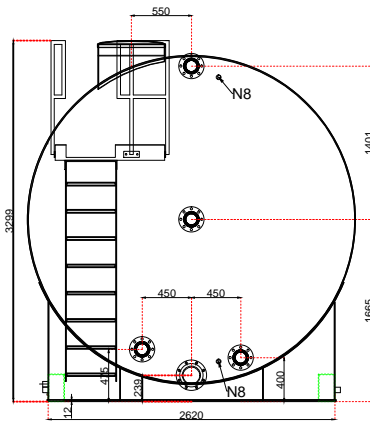

- N1 - 600mm quick release manway
- N2 - 600mm quick release manway
- N3 - 4" ASA150 flanged nozzle
- N4 - 4" ASA150 flanged nozzle
- N5 - 4" ASA150 flanged nozzle
- N6 - 6" ASA150 flanged nozzle
- N7 - 6" ASA150 machined vent flange x 2
- N8 - 1"bsp threaded socket x 2
- N9 - 4" ASA 150 flanged nozzle x 2

Drawing By: Wayne Hart

Regal Tanks
 40m3 tank with platform
 Revision - 3
 26-02-2016

www.REGALTANKS.co.uk