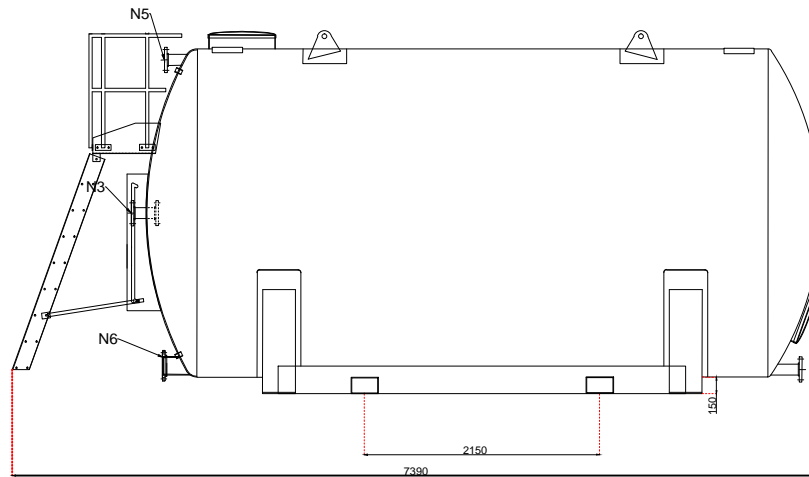

Drawing By: Wayne Hart

Regal Tanks
 40m3 tank with platform
 Revision - 3
 26-02-2016

www.REGALTANKS.co.uk